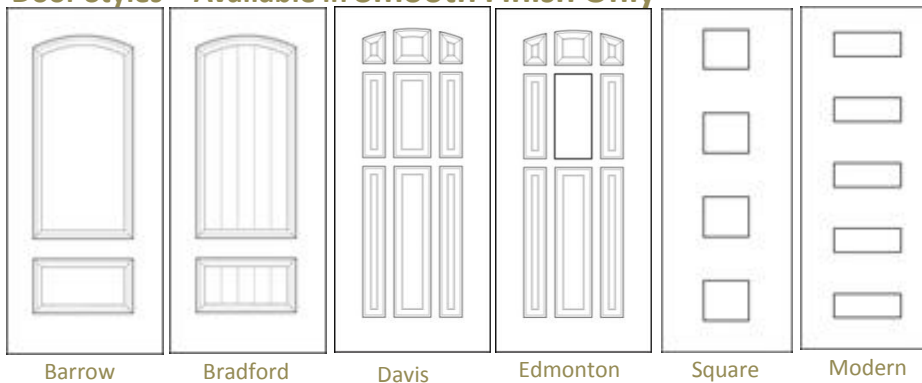

Door Styles – Available in Smooth Finish Only

Door Styles – Available in Smooth and Woodgrain Textured Finish

*Also available in Fiberglass