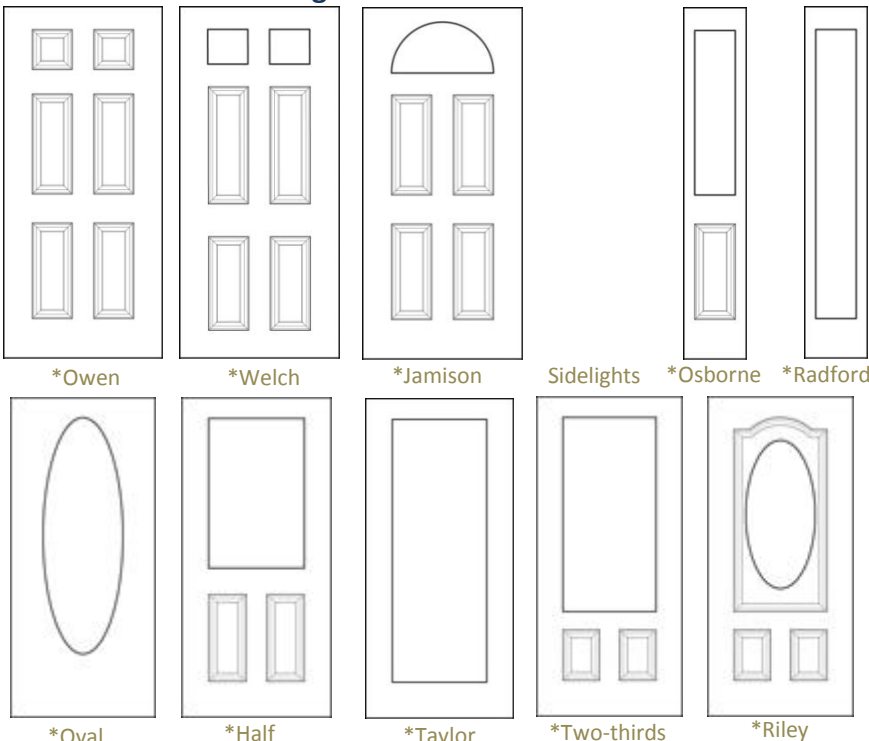

*Also Available in Fiberglass

Call Today! (800) 728-3502